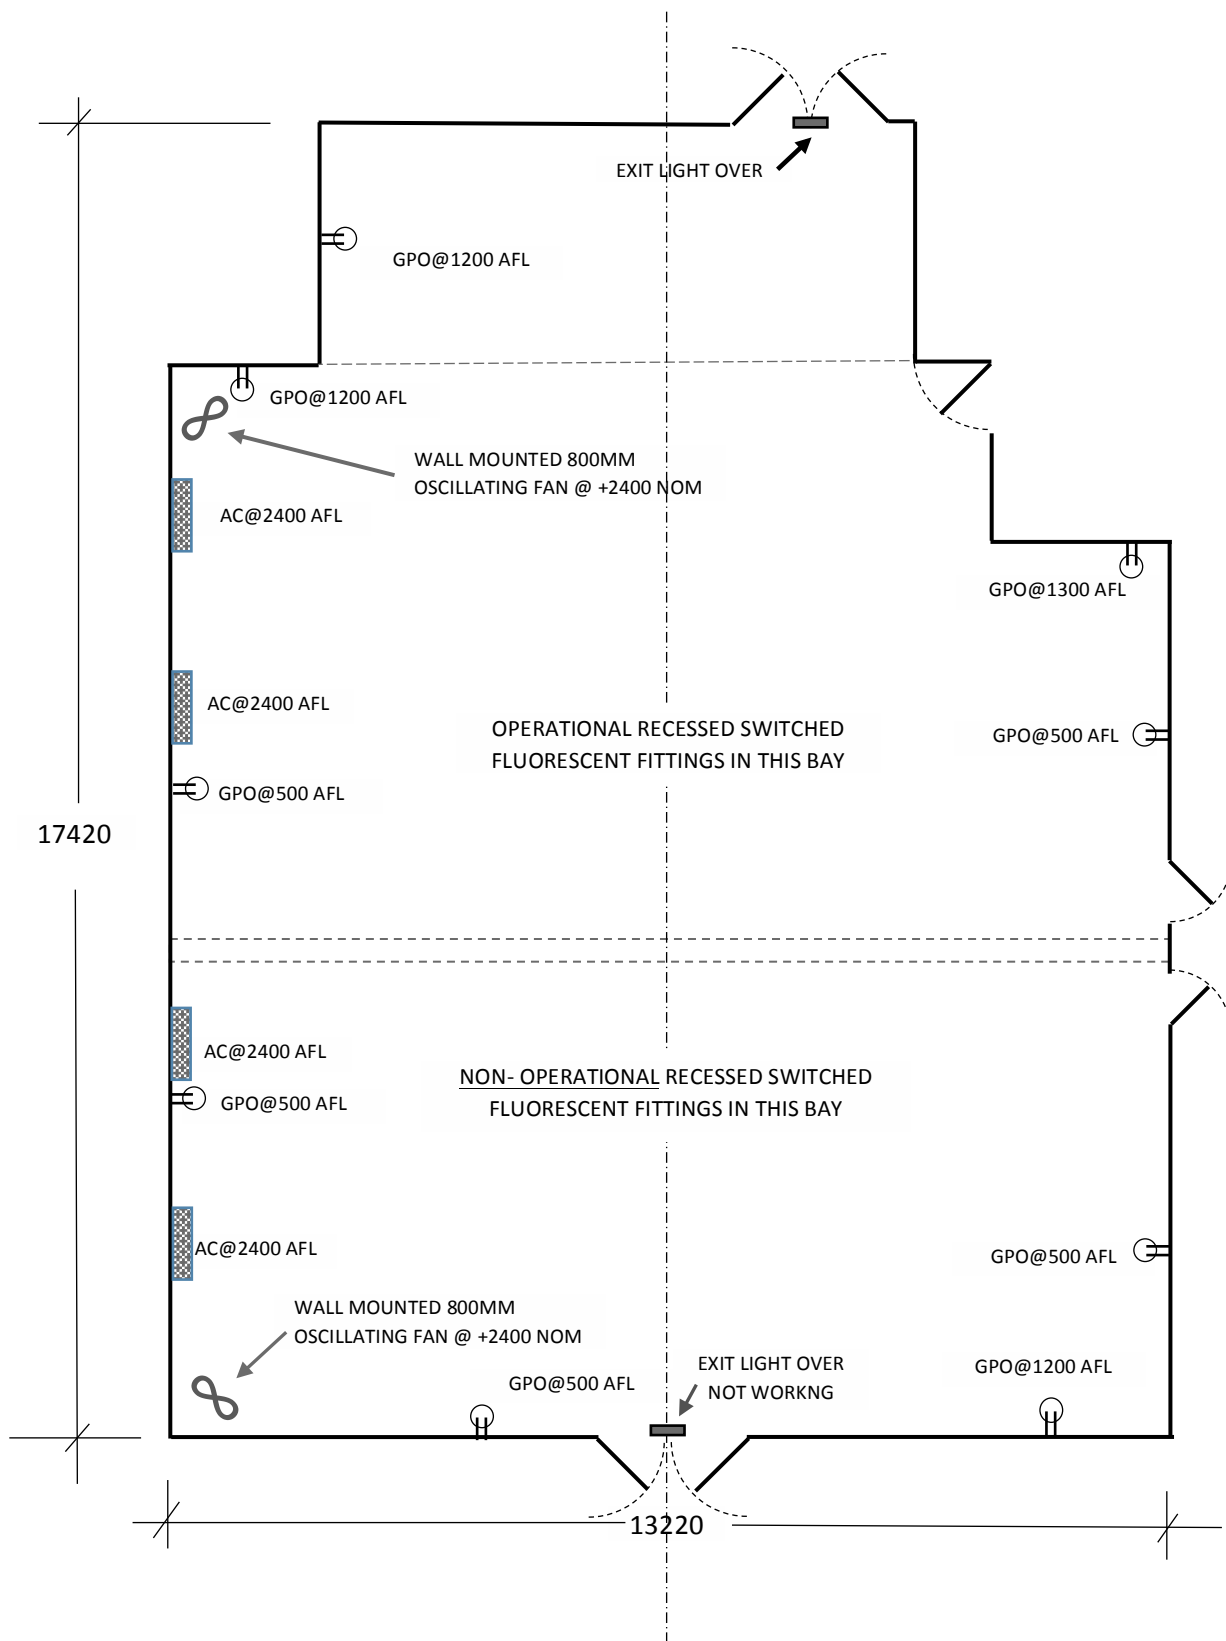

GREAT BARRIER REEF FILM FESTIVAL
MAGNETIC ISLAND ARCADIA HOTEL CONFERENCE ROOM
FLOOR PLAN

SCALE :- 1:100 NOMINAL
DATE:- 10/08/16

DWG.NO. **SK 2**
DRAWN:- BECKETT

GREAT BARRIER REEF FILM FESTIVAL

MAGNETIC ISLAND ARCADIA HOTEL CONFERENCE ROOM

CEILING PLAN

SCALE :- 1:100 NOMINAL

DATE:- 10/08/16

DWG.NO. SK 3

DRAWN:- BECKETT

-  DOUBLE GANGED 10 AMP GPO
-  AC UNIT

GREAT BARRIER REEF FILM FESTIVAL
MAGNETIC ISLAND ARCADIA HOTEL CONFERENCE ROOM
ELECTRICAL LAYOUT

SCALE :- 1:100 NOMINAL DWG.NO. **SK4**
DATE:- 10/08/16 DRAWN:- BECKETT