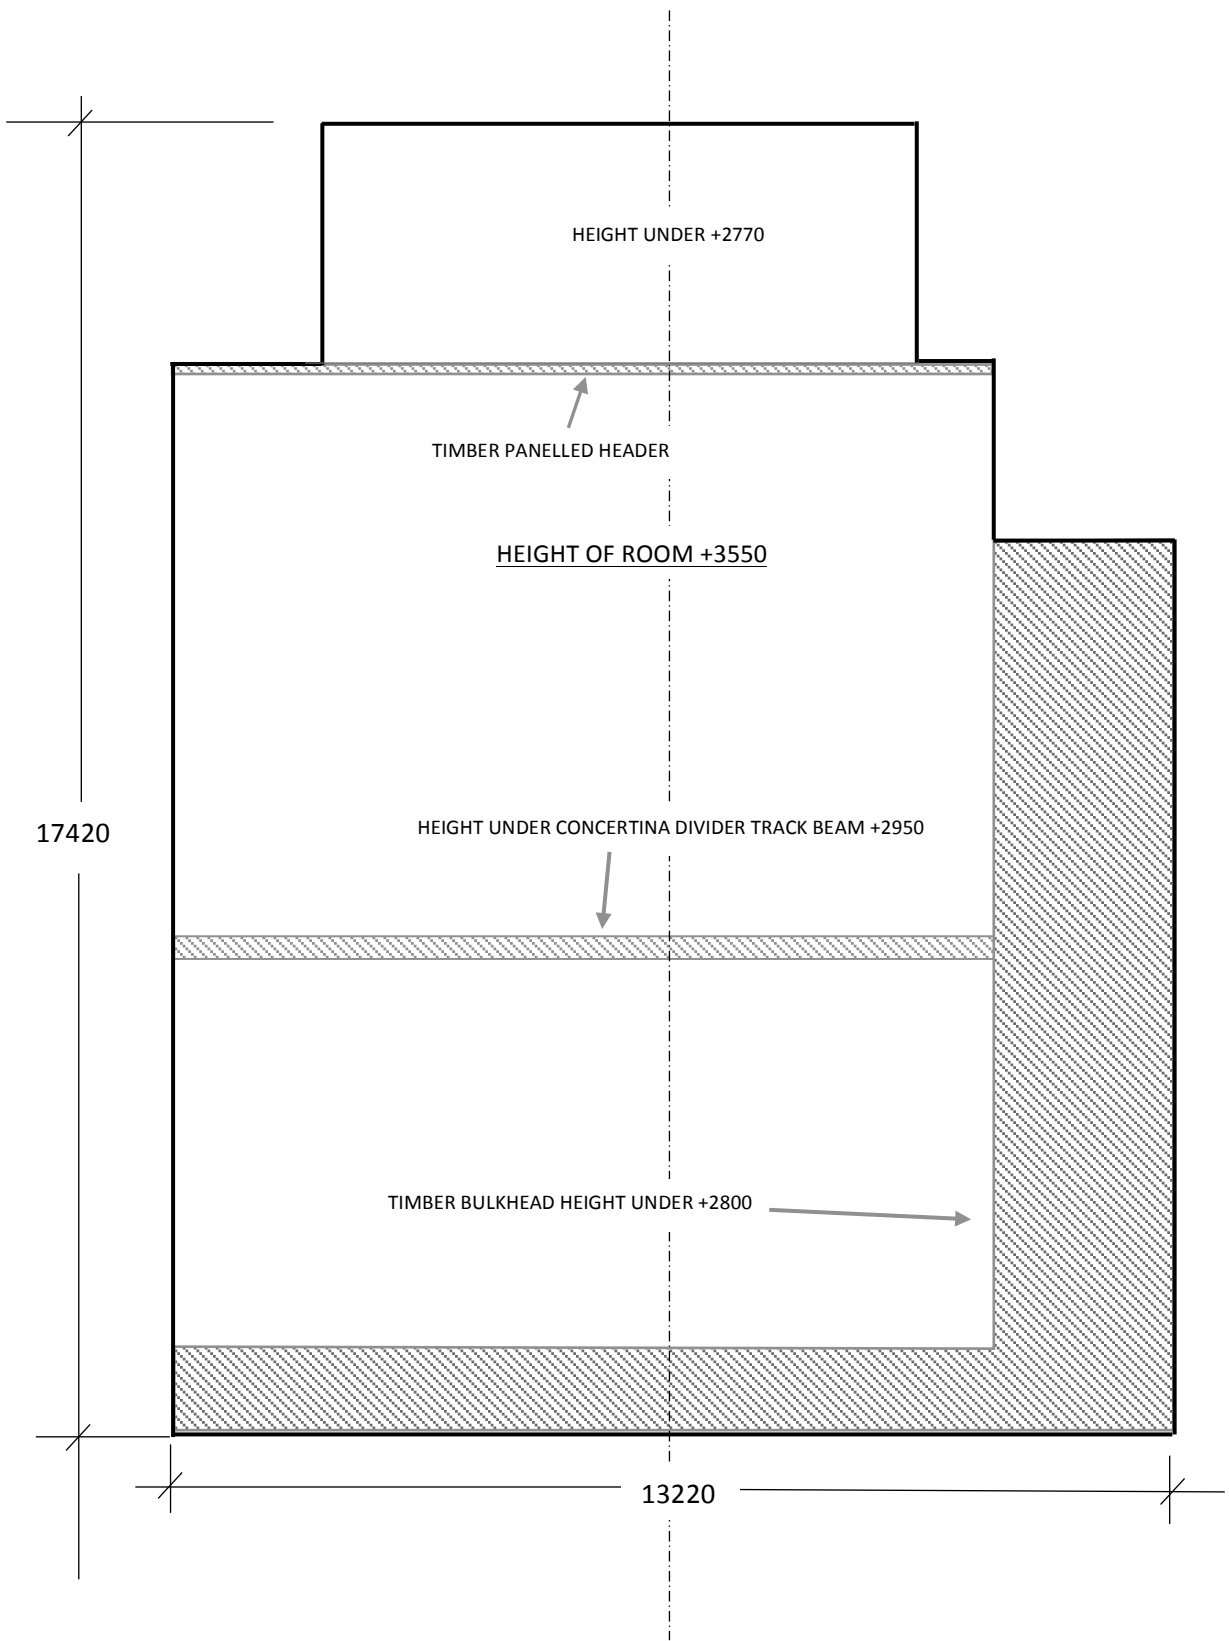

GREAT BARRIER REEF FILM FESTIVAL
MAGNETIC ISLAND ARCADIA HOTEL CONFERENCE ROOM
FLOOR PLAN

SCALE :- 1:100 NOMINAL
DATE:- 10/08/16

DWG.NO. **SK 2**
DRAWN:- BECKETT

GREAT BARRIER REEF FILM FESTIVAL

MAGNETIC ISLAND ARCADIA HOTEL CONFERENCE ROOM

CEILING PLAN

SCALE :- 1:100 NOMINAL

DATE:- 10/08/16

DWG.NO. SK 3

DRAWN:- BECKETT

-  DOUBLE GANGED 10 AMP GPO
-  AC UNIT

GREAT BARRIER REEF FILM FESTIVAL
MAGNETIC ISLAND ARCADIA HOTEL CONFERENCE ROOM
ELECTRICAL LAYOUT

SCALE :- 1:100 NOMINAL DWG.NO. **SK4**
DATE:- 10/08/16 DRAWN:- BECKETT